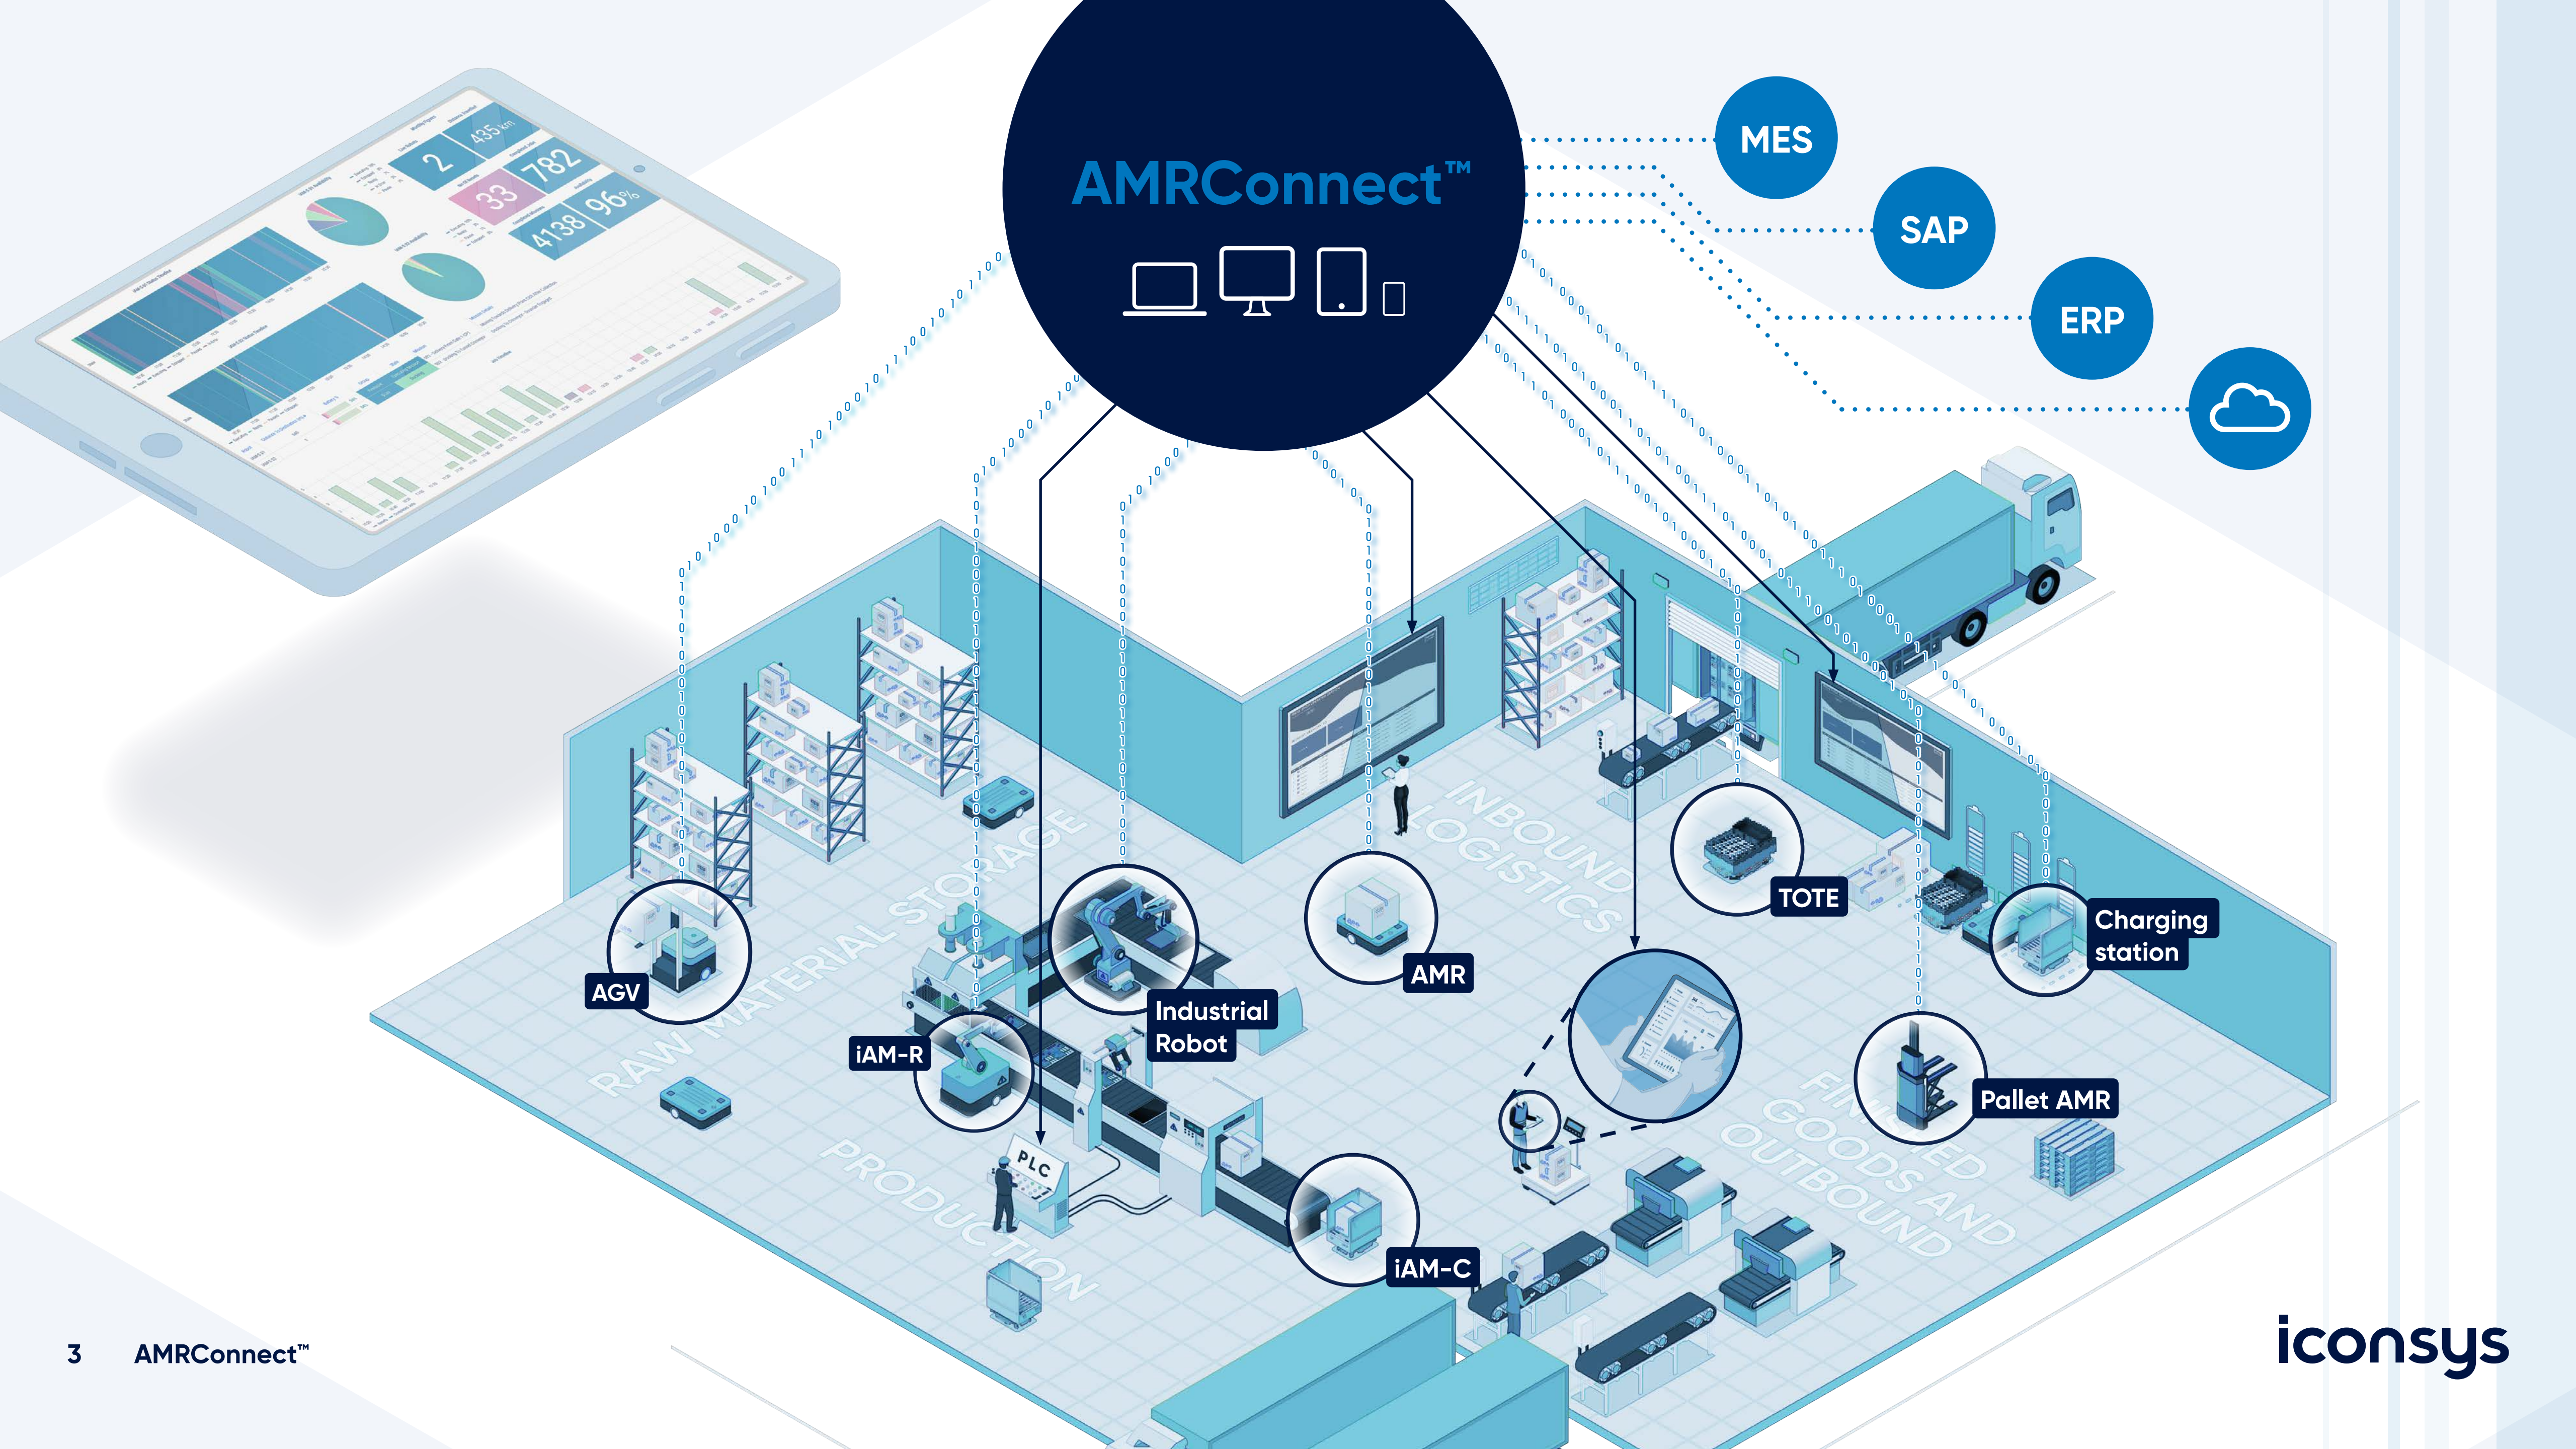

# AMRConnect™

AMRConnect™ is a highly configurable software solution that offers real-time, actionable insights and visibility into your mobile robot fleet, helping to improve operational efficiency and productivity throughout your facility.

# AMRConnect™ Overview

Intuitive, powerful interface that is accessible across multiple devices

- Local configurable interfaces
- Real-time track and trace
- Comprehensive data logging
- Reporting & analytics
- Customisable interface HMIs & dashboards
- Web based technology
- Bringing OT & IT together using open protocol data transfer
- Instant alerts to your devices via email, Teams, SMS etc...

Connect to a variety of vehicle and control systems simultaneously

- Interface with multiple devices on different platforms
- Deployable in the cloud or on local hardware
- Open communication module to interface to numerous PLC systems
- Operator control module
- Analytics module
- Administration module